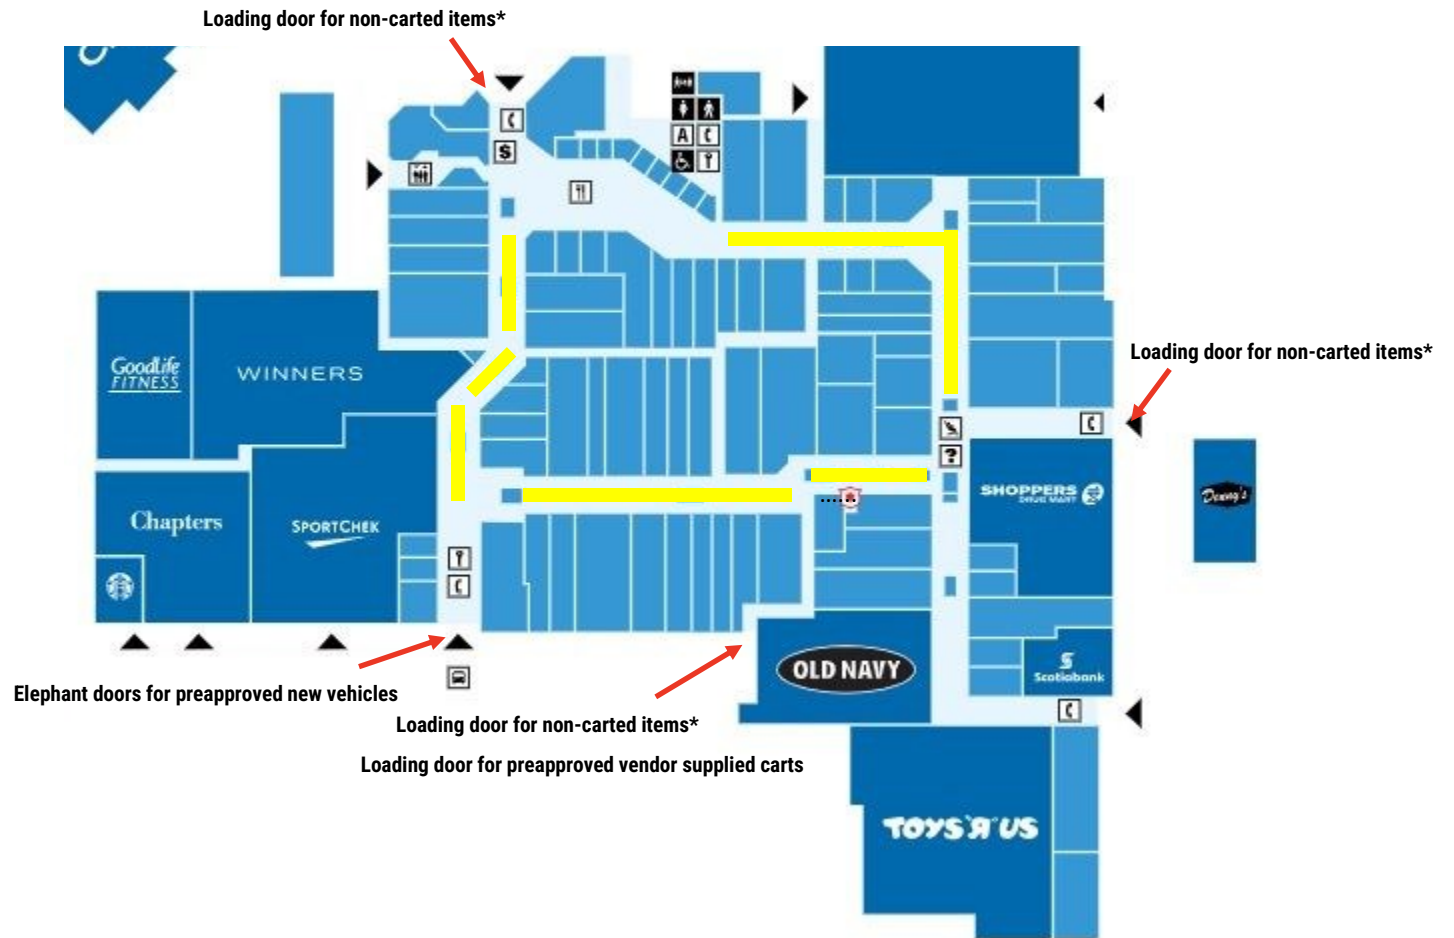

Site Plan

Quinte Mall

Belleville, Ontario
390 North Front St.

Regional Trade Shows
a VALUE MEDIA COMPANY
905-262-7000
team@valuemedia.ca

IMPORTANT INFORMATION

- Booth locations are assigned just before mall closing. An 8.5' by 11" paper with your business name will be posted on the backdrop of your assigned booth location.
- Please do not interrupt show staff as they set up the show. We only have a limited amount of time to get things ready and must focus on the task at hand with clear heads.
- Do not bring in any items or begin to set up your display UNTIL AFTER THE MALL CLOSES. This is an insurance requirement and there are no exceptions.

THE SHOW MANAGER WILL BE ONSITE DURING THE SCHEDULED LOADING TIMES.

This site plan is presented solely for the purpose of identifying the approximate location and size of the building, and intended for use as a reference only. Ce plan de site est présenté uniquement dans le but d'identifier l'emplacement approximatif et la taille du bâtiment, et destiné à être utilisé comme référence seulement.

YELLOW INDICATES SHOW CORRIDOR